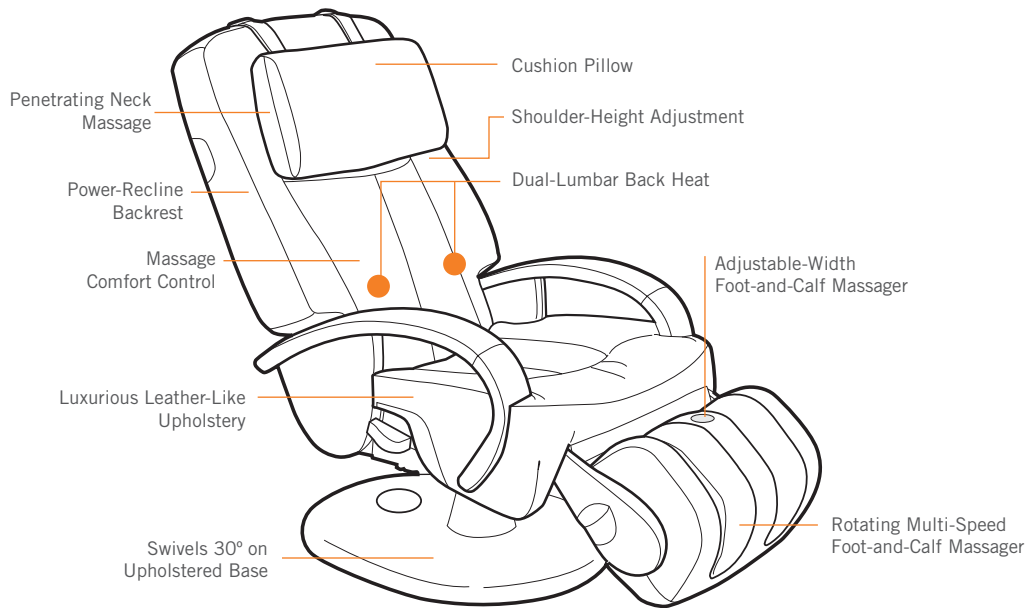

More Features for More Comfort