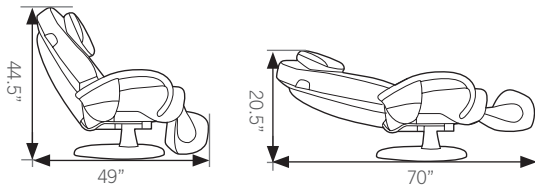

DIMENSIONS

Model number: _____
100-7120-027 (Black - Performance PU)
100-7120-028 (Espresso - Performance PU)
3-Year Limited Warranty