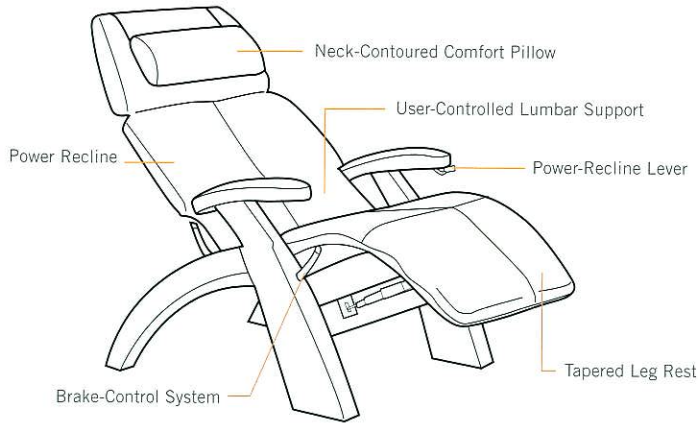

More Features For More Comfort

FEATURES:

- Power recline with easy-to-use brake-control system allows precise position control
- Adjustable neck-contoured comfort pillow allows you to customize the angle to your head and neck
- Exclusive guide rail system ensures smooth recline
- Luxurious top-grain premium leather upholstery or Bonded Leather

SLEEK SILHOUETTE

The PC-075's tapered footrest and streamlined footprint means you can enjoy modern-looking, zero-gravity comfort while using less space than the PC-095.

ECO-FRIENDLY BEAUTY

You and Mother Nature can rest comfortably in the PC-075's 100% solid, plantation-grown parawood, which is entirely renewable and unquestionably durable and beautiful.

More Features For More Comfort

FEATURES:

- Easy-to-use brake-control system allows precise position control
- Adjustable neck-contoured comfort pillow allows you to customize angle of comfort for your head and neck
- Exclusive guide rail system ensures smooth recline
- Luxurious top-grain or aniline dyed leather upholstery
- Plush velvety SofSuede™

EASY-GLIDE RECLINE SYSTEM

With the simple adjustment of a lever, quickly and smoothly ease back the Perfect Chair up to position your body in a state of virtual weightlessness for welcomed relief from gravity's adverse affects. Reclines all the way to a 170° position.