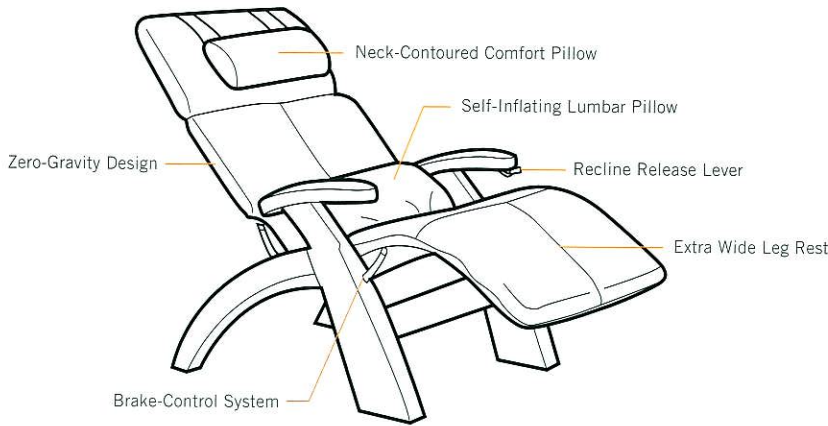

More Features For More Comfort

FEATURES:

- Power recline with easy-to-use brake-control system allows precise position control
- Adjustable neck-contoured comfort pillow allows you to customize the angle to your head and neck
- Exclusive guide rail system ensures smooth recline
- Luxurious top-grain premium leather upholstery or Bonded Leather

SLEEK SILHOUETTE

The PC-075's tapered footrest and streamlined footprint means you can enjoy modern-looking, zero-gravity comfort while using less space than the PC-095.

ECO-FRIENDLY BEAUTY

You and Mother Nature can rest comfortably in the PC-075's 100% solid, plantation-grown parawood, which is entirely renewable and unquestionably durable and beautiful.

A PERFECT FIT

The PC-075 is created especially for those smaller in stature and short of square footage, and its ergonomic design makes it easy to link in a home theater arrangement.

SUITS YOUR STYLE

Make the PC-075 your own by choosing from 3 attractive wood finishes and a variety of colors in Premium or Bonded Leather.

More Features For More Comfort

FEATURES:

- Easy-to-use brake-control system allows precise position control
- Adjustable neck-contoured comfort pillow allows you to customize angle of comfort for your head and neck
- Exclusive guide rail system ensures smooth recline
- Luxurious top-grain or aniline dyed leather upholstery
- Plush velvety SofSuede™