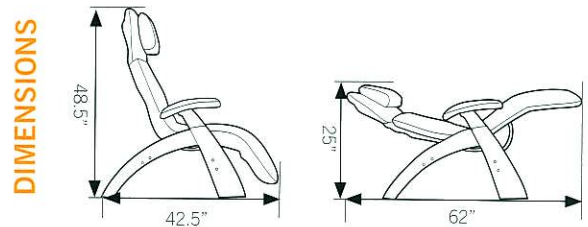

FEATURES:

- Easy-to-use brake-control system allows precise position control
- Adjustable neck-contoured comfort pillow allows you to customize angle of comfort for your head and neck
- Exclusive guide rail system ensures smooth recline
- Luxurious top-grain or aniline dyed leather upholstery
- Plush velvety SofSuede™