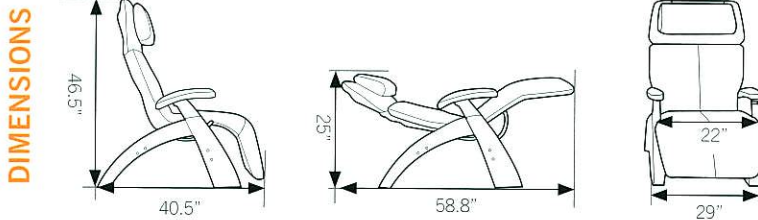

More Features For More Comfort

FEATURES:

- Power recline with easy-to-use brake-control system allows precise position control
- Adjustable neck-contoured comfort pillow allows you to customize the angle to your head and neck
- Exclusive guide rail system ensures smooth recline
- Luxurious top-grain premium leather upholstery or Bonded Leather