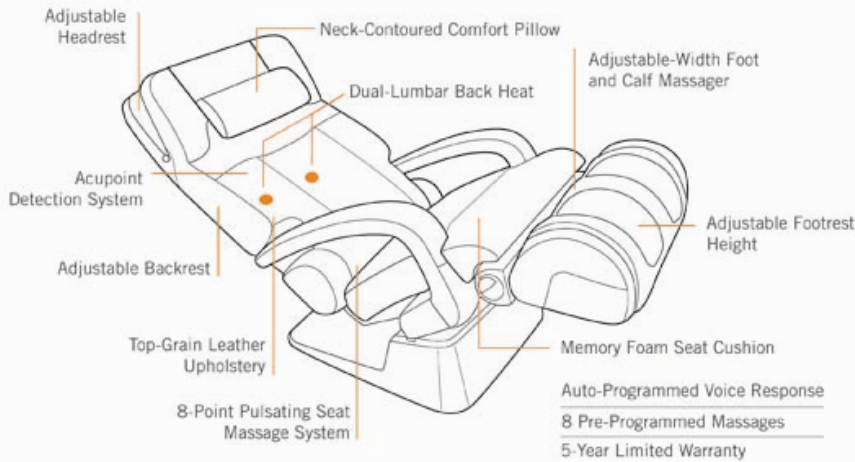

More Features For More Comfort